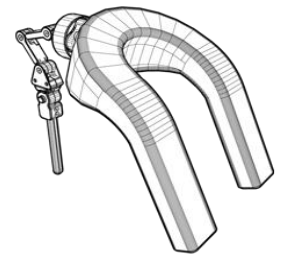

i2i Series