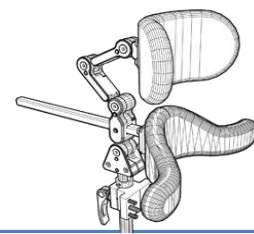

Ultra Series