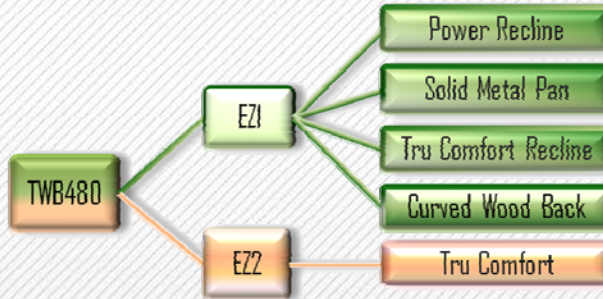

Link Adjustability Range

General Information

Adding Links...

1. To mount a new link into your new TWB480FDM -
1. Loosen & remove the main screws and link nuts.
  2. Add the link in the desired position & replace link nuts & main screws. (uses 5-32 5/32 tool)
  3. Tighten the set screws for additional support.

EZ2-TRU COMFORT BACK

Tru Comfort Back Requires approximately 1/4" to be cut from the shroud in the rear in order for the back to receive the hardware

EZ—Guide

EZ1	Requires minimal tools & no modifications
EZ2	Requires minimal tools & minor modifications
Ez3	Requires multiple tools & several modifications

More information available at www.stealthproducts.com

Curved Wood Back—EZ1

Solid Metal Pan Back—EZ1

Power Recline Back—EZ1

Tru Comfort Recline Back—EZ1