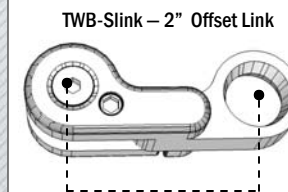

Technical Specifications

TWB480FDM includes:

1. TWB-Slink (2" offset) or TWB-LOL (3" Offset)
2. TWB-Link (3" in line)
3. TWB17mm-B or TWB1-B
4. TWB480-TR
5. FDM380
6. SBM400
7. TWB-ST (link stop collar)

1. 5/32 tool for Link and Triangle adjustment.
2. 2x Links included; 1x In-Line, 1x Offset. Links measure 3" from screw to screw.
3. Hardware attaches to all headrests. (Comfort Series, I2I Series, AP Series, Combo Series, Ultra Series)
4. Set screw adjustment for increased stability.

SELLING POINTS

1. Fully adjustable fore and aft movement for infinite positioning on links.
2. Triangle has full rotation for offset.
3. Anti Rotation slot on mounting rod.
4. Push button flip down for easy release mechanism.
5. Smooth finished edging on every piece.
6. Lever action handle for easy seat back mount adjustment.

DIMENSIONS

Total Height—18.75"	Total Height— 17.75"
Triangle—2"	Flip Down Mechanism—3"

LINKS

Link Adjustability Range

General Information

Adding Links...

- To mount a new link into your new TWB480FDM -
1. Loosen & remove the main screws and link nuts.
 2. Add the link in the desired position & replace link nuts & main screws. (uses 5-32 5/32 tool)
 3. Tighten the set screws for additional support.