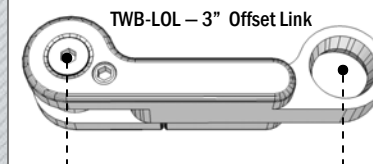

Technical Specifications

TWB480FDM includes:

1. TWB-Slink (2" offset) or TWB-LOL (3" Offset)
2. TWB-Link (3" in line)
3. TWB17mm-B or TWB1-B
4. TWB480-TR
5. FDM380
6. SBM400
7. TWB-ST (link stop collar)

1. 5/32 tool for Link and Triangle adjustment.
2. 2x Links included; 1x In-Line, 1x Offset. Links measure 3" from screw to screw.
3. Hardware attaches to all headrests. (Comfort Series, I2I Series, AP Series, Combo Series, Ultra Series)
4. Set screw adjustment for increased stability.

SELLING POINTS

1. Fully adjustable fore and aft movement for infinite positioning on links.
2. Triangle has full rotation for offset.
3. Anti Rotation slot on mounting rod.
4. Push button flip down for easy release mechanism.
5. Smooth finished edging on every piece.
6. Lever action handle for easy seat back mount adjustment.

DIMENSIONS

Total Height—18.75"	Total Height— 17.75"
Triangle—2"	Flip Down Mechanism—3"

LINKS

Link Adjustability Range

General Information

Adding Links...

- To mount a new link into your new TWB480FDM -
1. Loosen & remove the main screws and link nuts.
 2. Add the link in the desired position & replace link nuts & main screws. (uses 5-32 5/32 tool)
 3. Tighten the set screws for additional support.