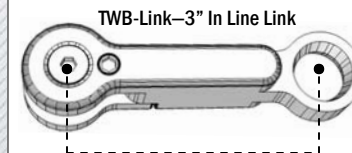

1. 5/32 tool for Link and Triangle adjustment.
2. 2x Links included; 1x In-Line, 1x Offset. Links measure 3" from screw to screw.
3. Hardware attaches to all headrests. (Comfort Series, I2I Series, AP Series, Combo Series, Ultra Series)
4. Set screw adjustment for increased stability.

SELLING POINTS

1. Fully adjustable fore and aft movement for infinite positioning on links.
2. Triangle has full rotation for offset.
3. Anti Rotation slot on mounting rod.
4. Push button flip down for easy release mechanism.
5. Smooth finished edging on every piece.
6. Lever action handle for easy seat back mount adjustment.

DIMENSIONS

Total Height—18.75"	Total Height— 17.75"
Triangle—2"	Flip Down Mechanism—3"

LINKS

Link Adjustability Range

General Information

Adding Links...

- To mount a new link into your new TWB480FDM -
1. Loosen & remove the main screws and link nuts.
 2. Add the link in the desired position & replace link nuts & main screws. (uses 5-32 5/32 tool)
 3. Tighten the set screws for additional support.