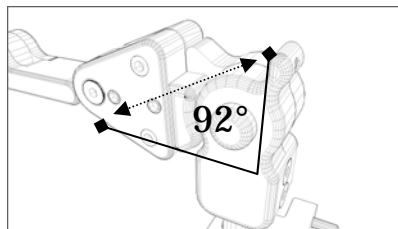

Technical Specifications

TWB480FDM includes:

1. TWB-Slink (2" offset) or TWB-LOL (3" Offset)
2. TWB-Link (3" in line)
3. TWB17mm-B or TWB1-B
4. TWB480-TR
5. FDM380
6. SBM400
7. TWB-ST (link stop collar)

SEAT BACK MOUNT

Hole Spacing:

- 2" Horizontal Spacing
- 1-7/8" Horizontal Spacing
- 1" Vertical Spacing

Screw Sizes:

- 10-32 x 3/4" Socket head Screws
- 1/4-20 x 1" Socket head Screws

Lever Action Handle

TECHNICAL DATA

1. 5/32 tool for Link and Triangle adjustment.
2. 2x Links included; 1x In-Line, 1x Offset. Links measure 3" from screw to screw.
3. Hardware attaches to all headrests. (Comfort Series, I2I Series, AP Series, Combo Series, Ultra Series)
4. Set screw adjustment for increased stability.

DIMENSIONS

Total Height—18.75"	Total Height— 17.75"
Triangle—2"	Flip Down Mechanism—3"

LINKS

Link Adjustability Range

General Information

Adding Links...

- To mount a new link into your new TWB480FDM -
1. Loosen & remove the main screws and link nuts.
 2. Add the link in the desired position & replace link nuts & main screws. (uses 5-32 5/32 tool)
 3. Tighten the set screws for additional support.