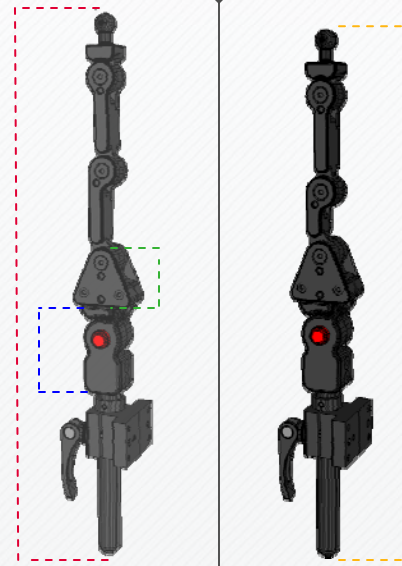

DIMENSIONS

Total Height—18.75"	Total Height— 17.75"
Triangle—2"	Flip Down Mechanism—3"