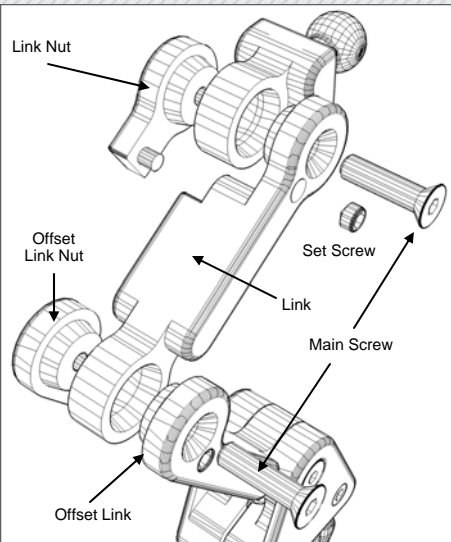

1. 5/32 tool for Link and Triangle adjustment.
2. 2x Links included; 1x In-Line, 1x Offset. Links measure 3" from screw to screw.
3. Hardware attaches to all headrests. (Comfort Series, I2I Series, AP Series, Combo Series, Ultra Series)
4. Set screw adjustment for increased stability.

SELLING POINTS

1. Fully adjustable fore and aft movement for infinite positioning on links.
2. Triangle has full rotation for offset.
3. Anti Rotation slot on mounting rod.
4. Push button flip down for easy release mechanism.
5. Smooth finished edging on every piece.
6. Lever action handle for easy seat back mount adjustment.

DIMENSIONS

Total Height—18.75"	Total Height— 17.75"
Triangle—2"	Flip Down Mechanism—3"

LINKS

Link Adjustability Range

General Information

Adding Links...

- To mount a new link into your new TWB480FDM -
1. Loosen & remove the main screws and link nuts.
 2. Add the link in the desired position & replace link nuts & main screws. (uses 5-32 5/32 tool)
 3. Tighten the set screws for additional support.

EZ2-TRU COMFORT BACK

Tru Comfort Back Requires approximately 1/4" to be cut from the shroud in the rear in order for the back to receive the hardware

EZ—Guide

EZ1	Requires minimal tools & no modifications
EZ2	Requires minimal tools & minor modifications
Ez3	Requires multiple tools & several modifications