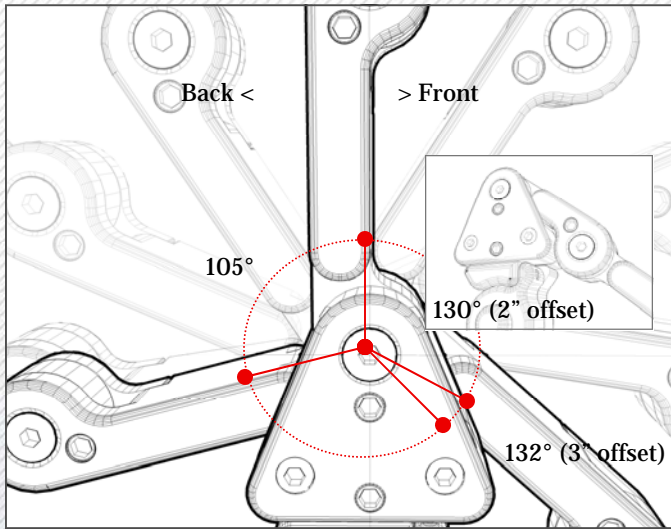

Technical Specifications

TWB480FDM includes:

1. TWB-Slink (2" offset) or TWB-LOL (3" Offset)
2. TWB-Link (3" in line)
3. TWB17mm-B or TWB1-B
4. TWB480-TR
5. FDM380
6. SBM400
7. TWB-ST (link stop collar)

1. 5/32 tool for Link and Triangle adjustment.
2. 2x Links included; 1x In-Line, 1x Offset. Links measure 3" from screw to screw.
3. Hardware attaches to all headrests. (Comfort Series, I2I Series, AP Series, Combo Series, Ultra Series)
4. Set screw adjustment for increased stability.

DIMENSIONS

Total Height—18.75"	Total Height— 17.75"
Triangle—2"	Flip Down Mechanism—3"

LINKS

Link Adjustability Range

General Information

Adding Links...

- To mount a new link into your new TWB480FDM -
1. Loosen & remove the main screws and link nuts.
 2. Add the link in the desired position & replace link nuts & main screws. (uses 5-32 5/32 tool)
 3. Tighten the set screws for additional support.

EZ2-TRU COMFORT BACK

Tru Comfort Back Requires approximately 1/4" to be cut from the shroud in the rear in order for the back to receive the hardware

EZ—Guide

EZ1	Requires minimal tools & no modifications
EZ2	Requires minimal tools & minor modifications
Ez3	Requires multiple tools & several modifications