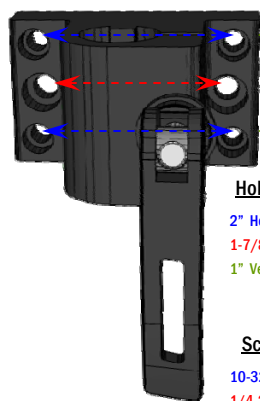

Technical Specifications

TWB480FDM includes:

1. TWB-Slink (2" offset) or TWB-LOL (3" Offset)
2. TWB-Link (3" in line)
3. TWB17mm-B or TWB1-B
4. TWB480-TR
5. FDM380
6. SBM400
7. TWB-ST (link stop collar)

SEAT BACK MOUNT

Hole Spacing:

- 2" Horizontal Spacing
- 1-7/8" Horizontal Spacing
- 1" Vertical Spacing

Screw Sizes:

- 10-32 x 3/4" Socket head Screws
- 1/4-20 x 1" Socket head Screws

Lever Action Handle

TECHNICAL DATA

1. 5/32 tool for Link and Triangle adjustment.
2. 2x Links included; 1x In-Line, 1x Offset. Links measure 3" from screw to screw.
3. Hardware attaches to all headrests. (Comfort Series, I2I Series, AP Series, Combo Series, Ultra Series)
4. Set screw adjustment for increased stability.

SELLING POINTS

1. Fully adjustable fore and aft movement for infinite positioning on links.
2. Triangle has full rotation for offset.
3. Anti Rotation slot on mounting rod.
4. Push button flip down for easy release mechanism.
5. Smooth finished edging on every piece.
6. Lever action handle for easy seat back mount adjustment.