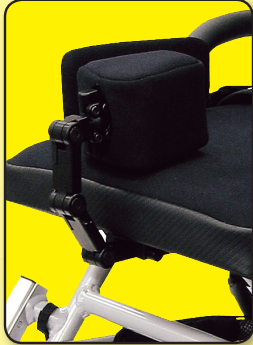

TWB Headrest Hardware

MTHW Link Style Abdutor

TWBL Lateral Support

TWBM260 Adjustable Joystick Mount

TWB Shoulder Retractor

TWBADD Hip and Knee Adductor

Get LINKED with Stealth Products®

Stealth Products is proud to introduce a family of products **LINKED** together in design.

With the original design of our Lateral Series with links we introduced a different way of looking at positioning.

Now this original design has **LINKED** itself to many other positioning needs.

Stealth Products